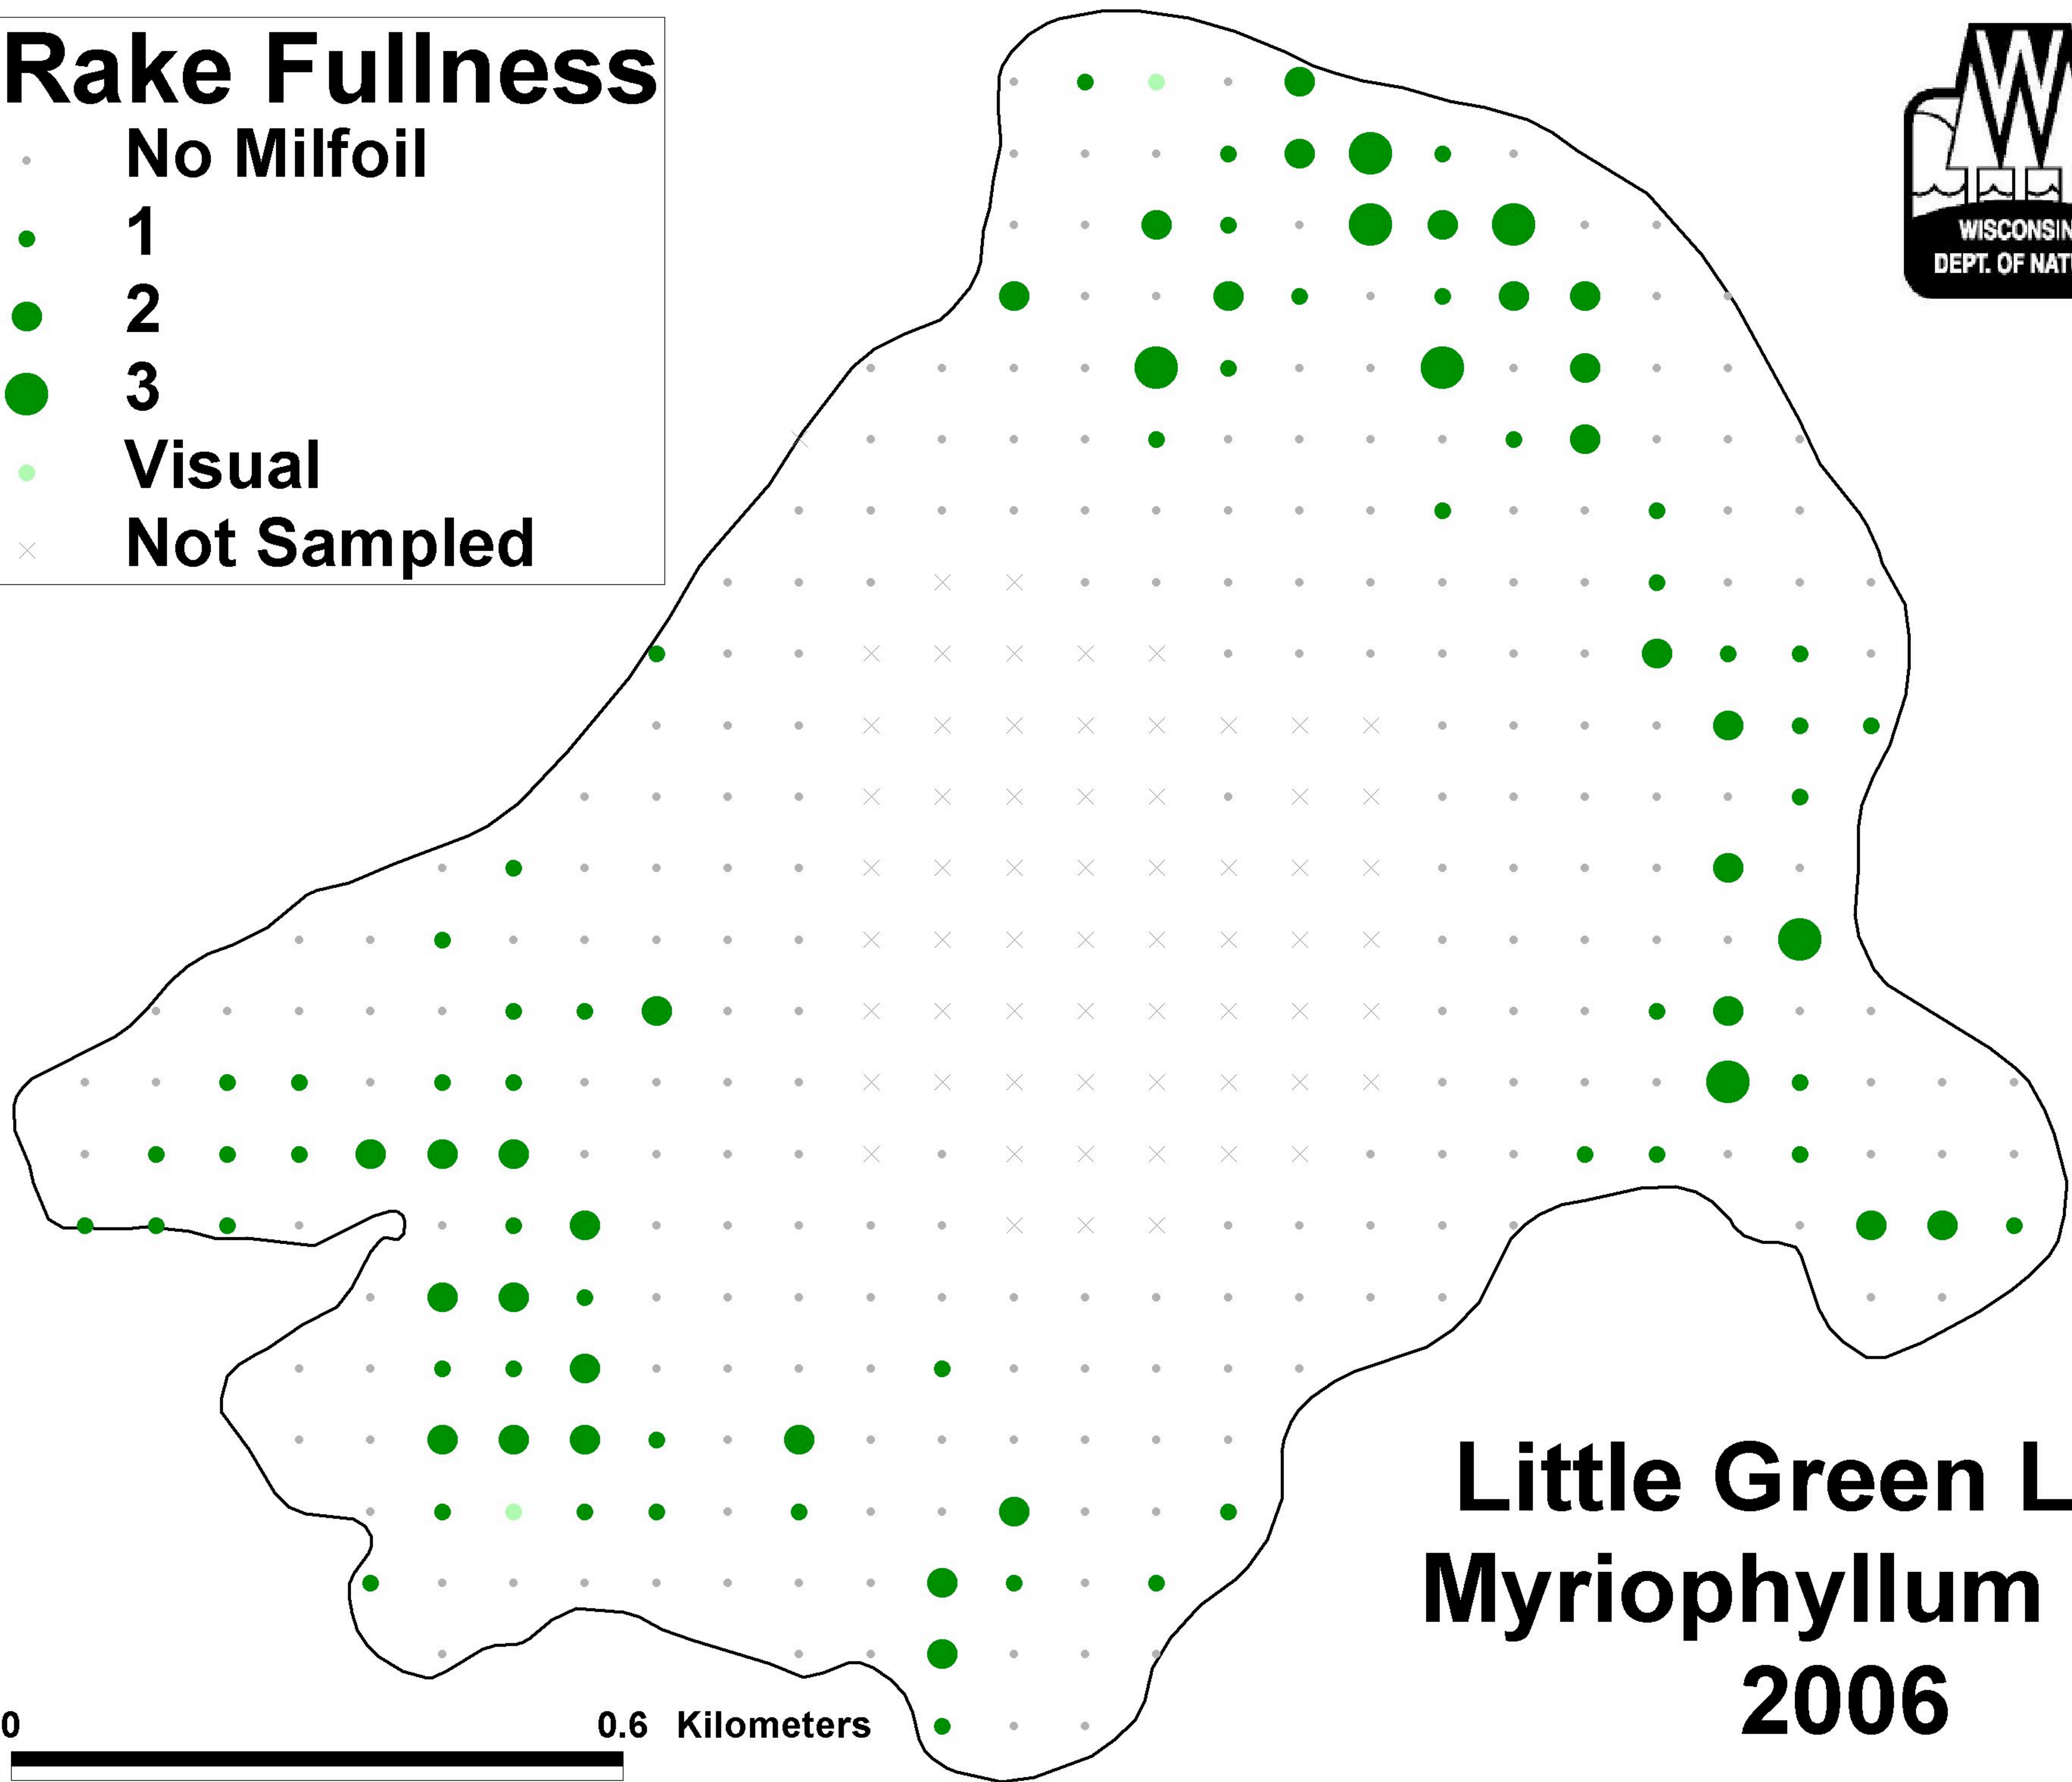

# Rake Fullness

- No Milfoil
- 1
- 2
- 3
- Visual
- × Not Sampled

**Little Green Lake  
Myriophyllum spp.  
2006**